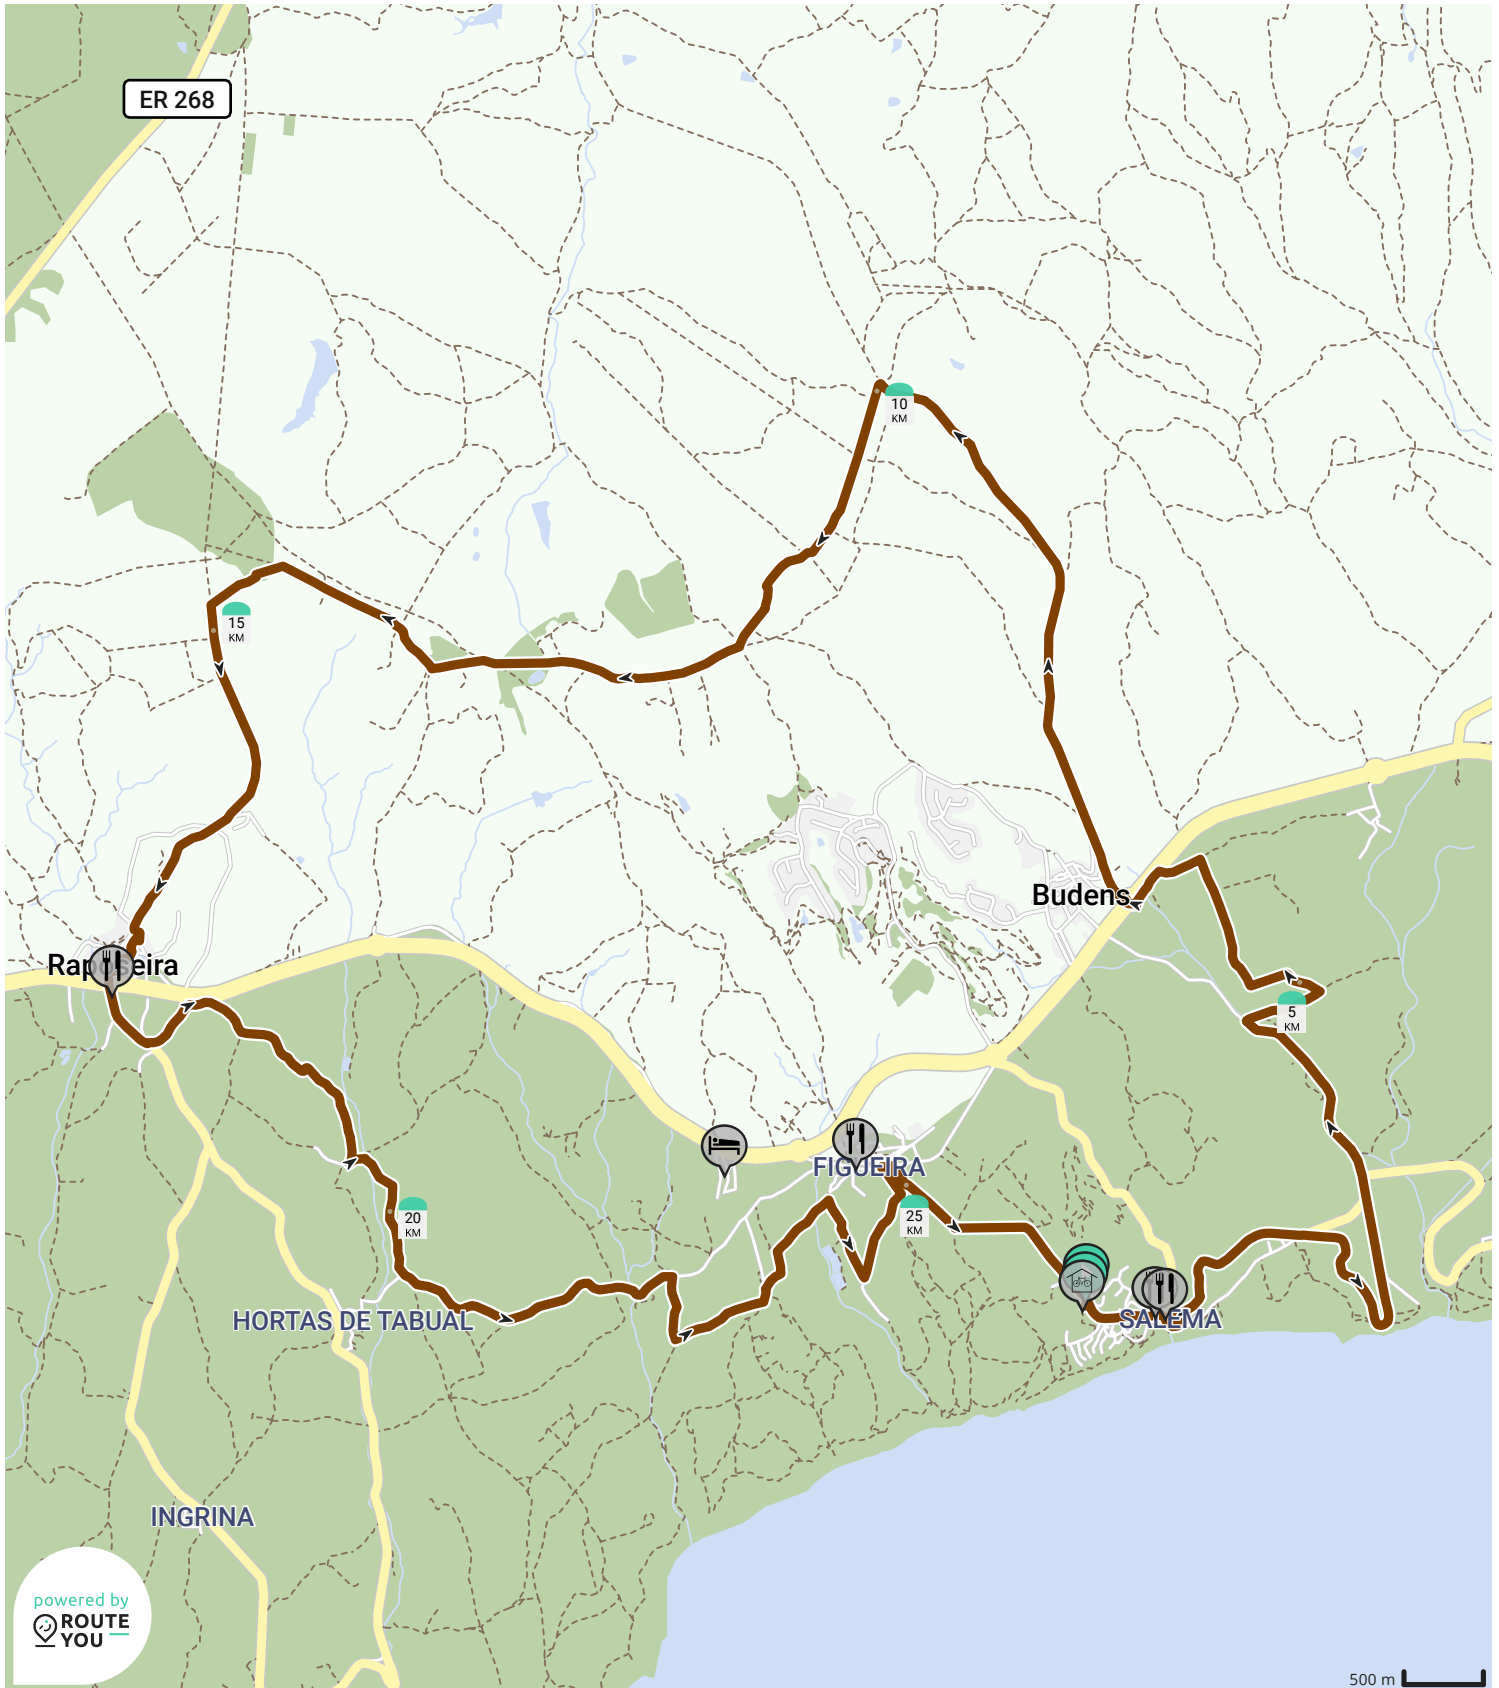

Natural Park by Bike

View on mobile

By Musette.Bike

- Length: 26.21 km
- Ascent: 328 m
- difficulty level: 6/10

- Rua 28 de Janeiro, Vila do Bispo, Portugal
- Rua 28 de Janeiro, Vila do Bispo, Portugal

powered by
 ROUTE YOU

500 m