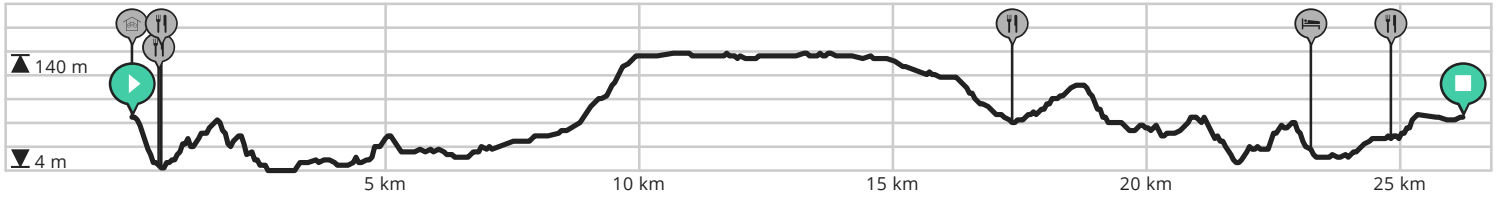

Natural Park by Bike

View on mobile

By Musette.Bike

- Length: 26.21 km
- Ascent: 328 m
- difficulty level: 6/10

- Rua 28 de Janeiro, Vila do Bispo, Portugal
- Rua 28 de Janeiro, Vila do Bispo, Portugal

powered by
 ROUTE YOU

500 m