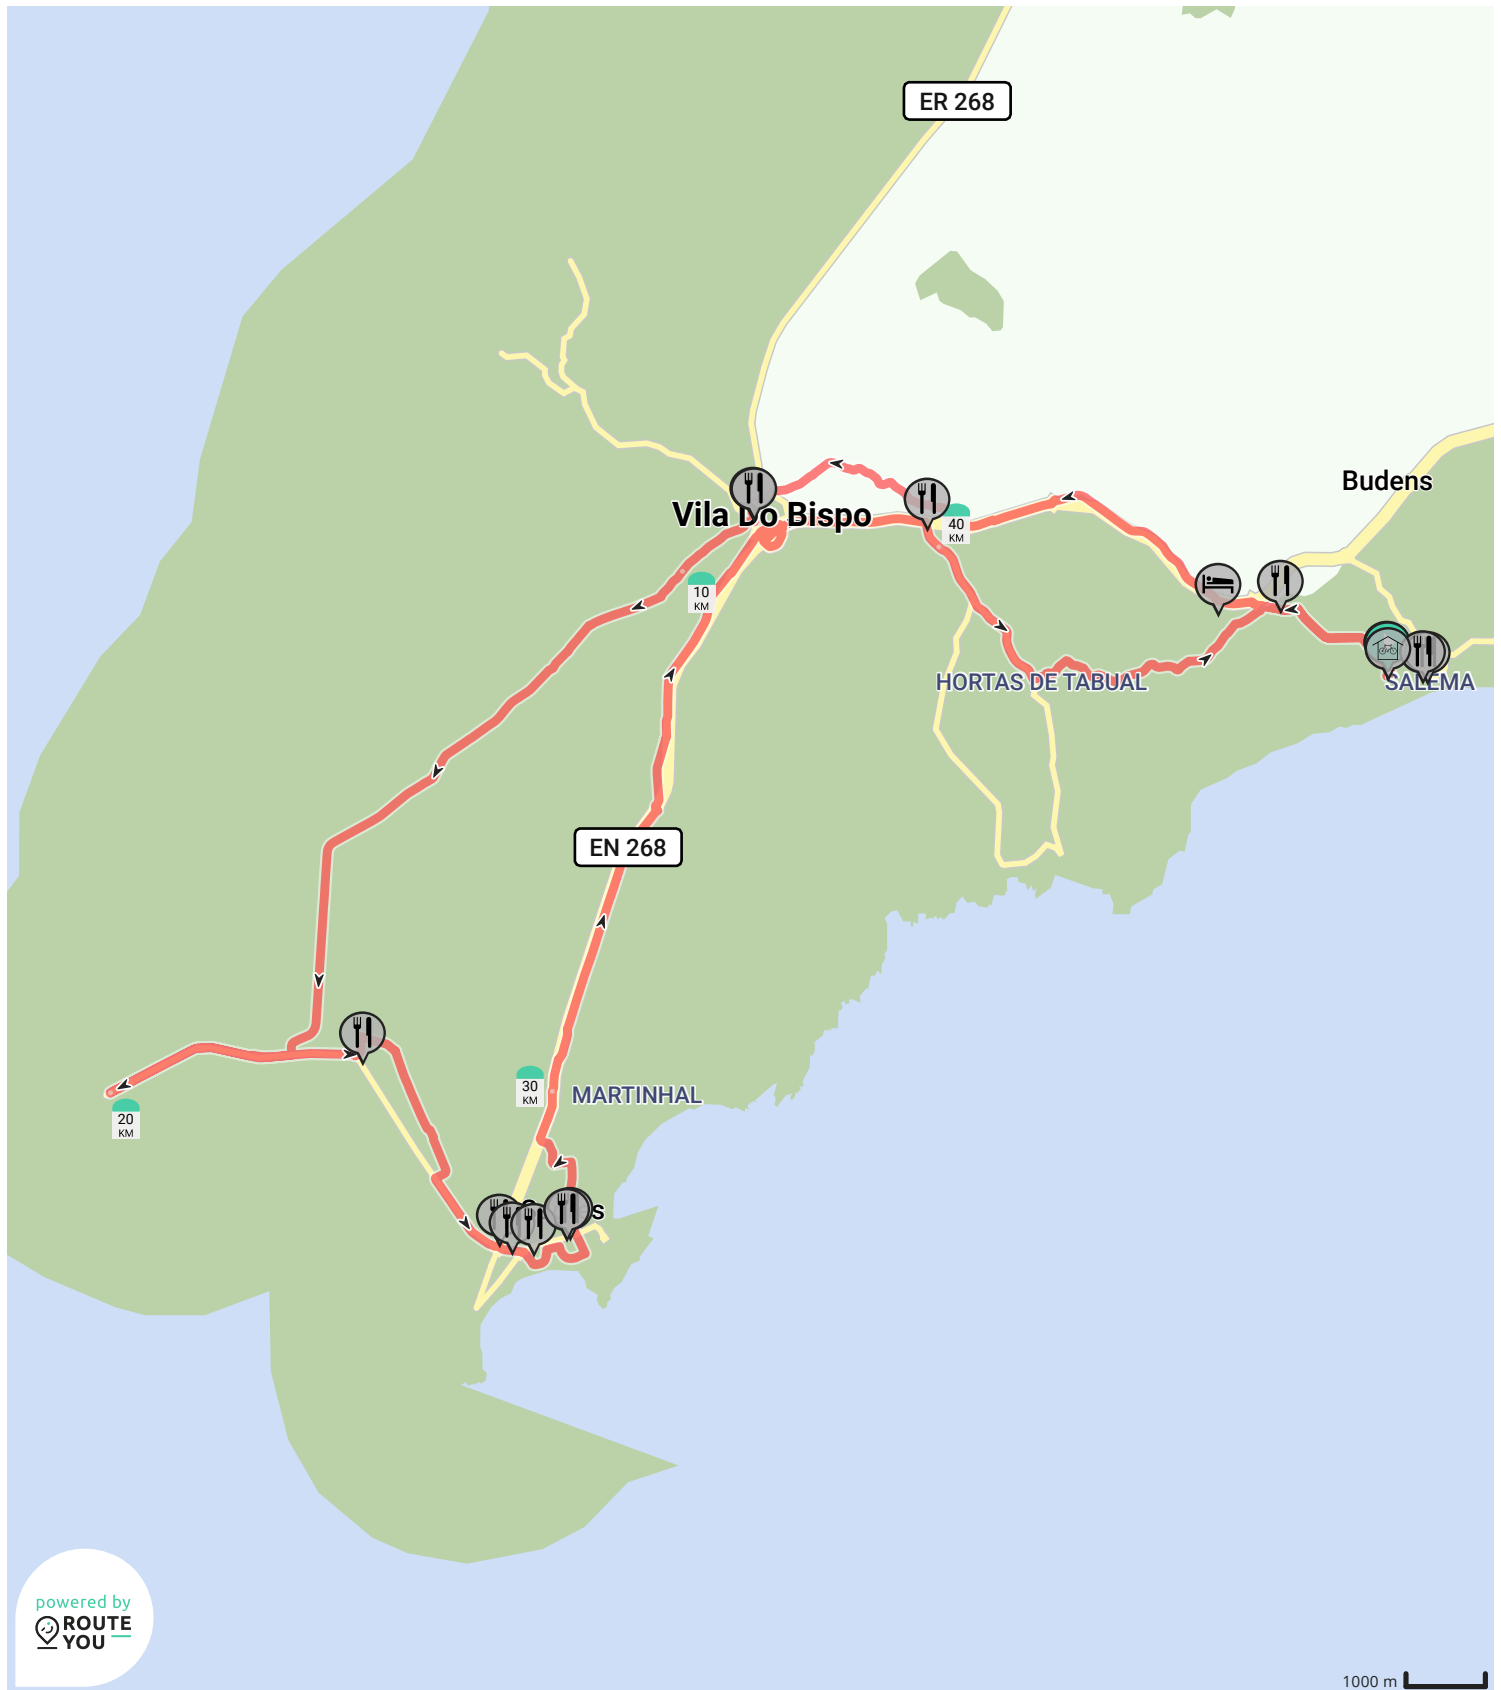

Cabo São Vicente bicycle tour

View on mobile

By Musette.Bike

- Length: 46.98 km
- Ascent: 419 m
- difficulty level: 7/10

- Rua 28 de Janeiro, Vila do Bispo, Portugal
- Rua 28 de Janeiro, Vila do Bispo, Portugal

powered by
**ROUTE
YOU**