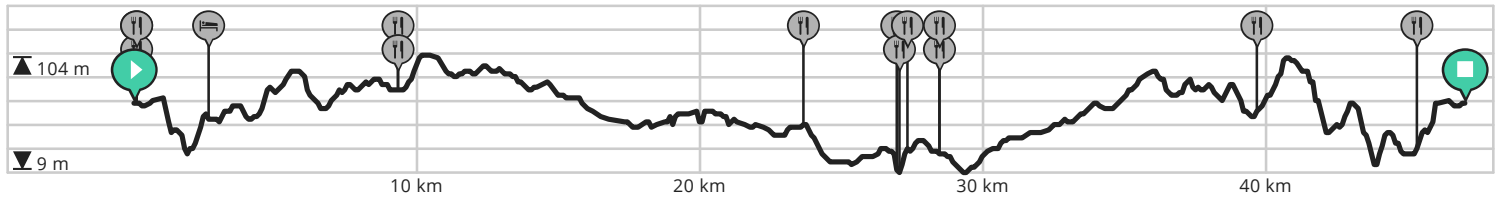

Cabo São Vicente bicycle tour

View on mobile

By Musette.Bike

- Length: 46.98 km
- Ascent: 419 m
- difficulty level: 7/10

- Rua 28 de Janeiro, Vila do Bispo, Portugal
- Rua 28 de Janeiro, Vila do Bispo, Portugal