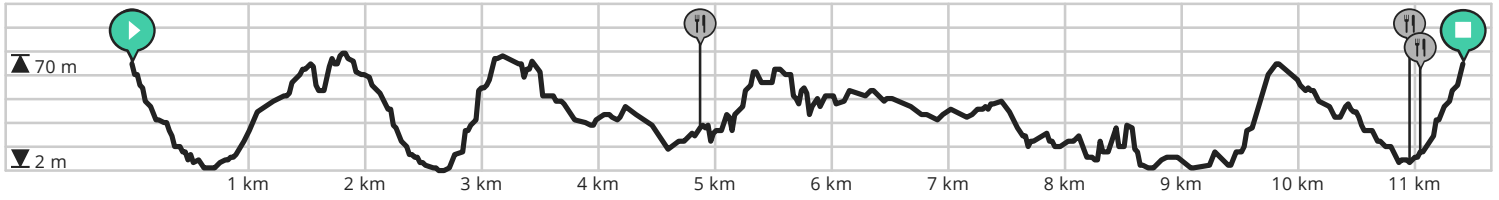

# Discover Almádena's Fort

View on mobile

By Musette.Bike

Length: 11.4 km

Ascent: 264 m

difficulty level: 7/10

Rua 28 de Janeiro, Vila do Bispo, Portugal

Rua 28 de Janeiro, Vila do Bispo, Portugal

powered by ROUTE YOU

300 m