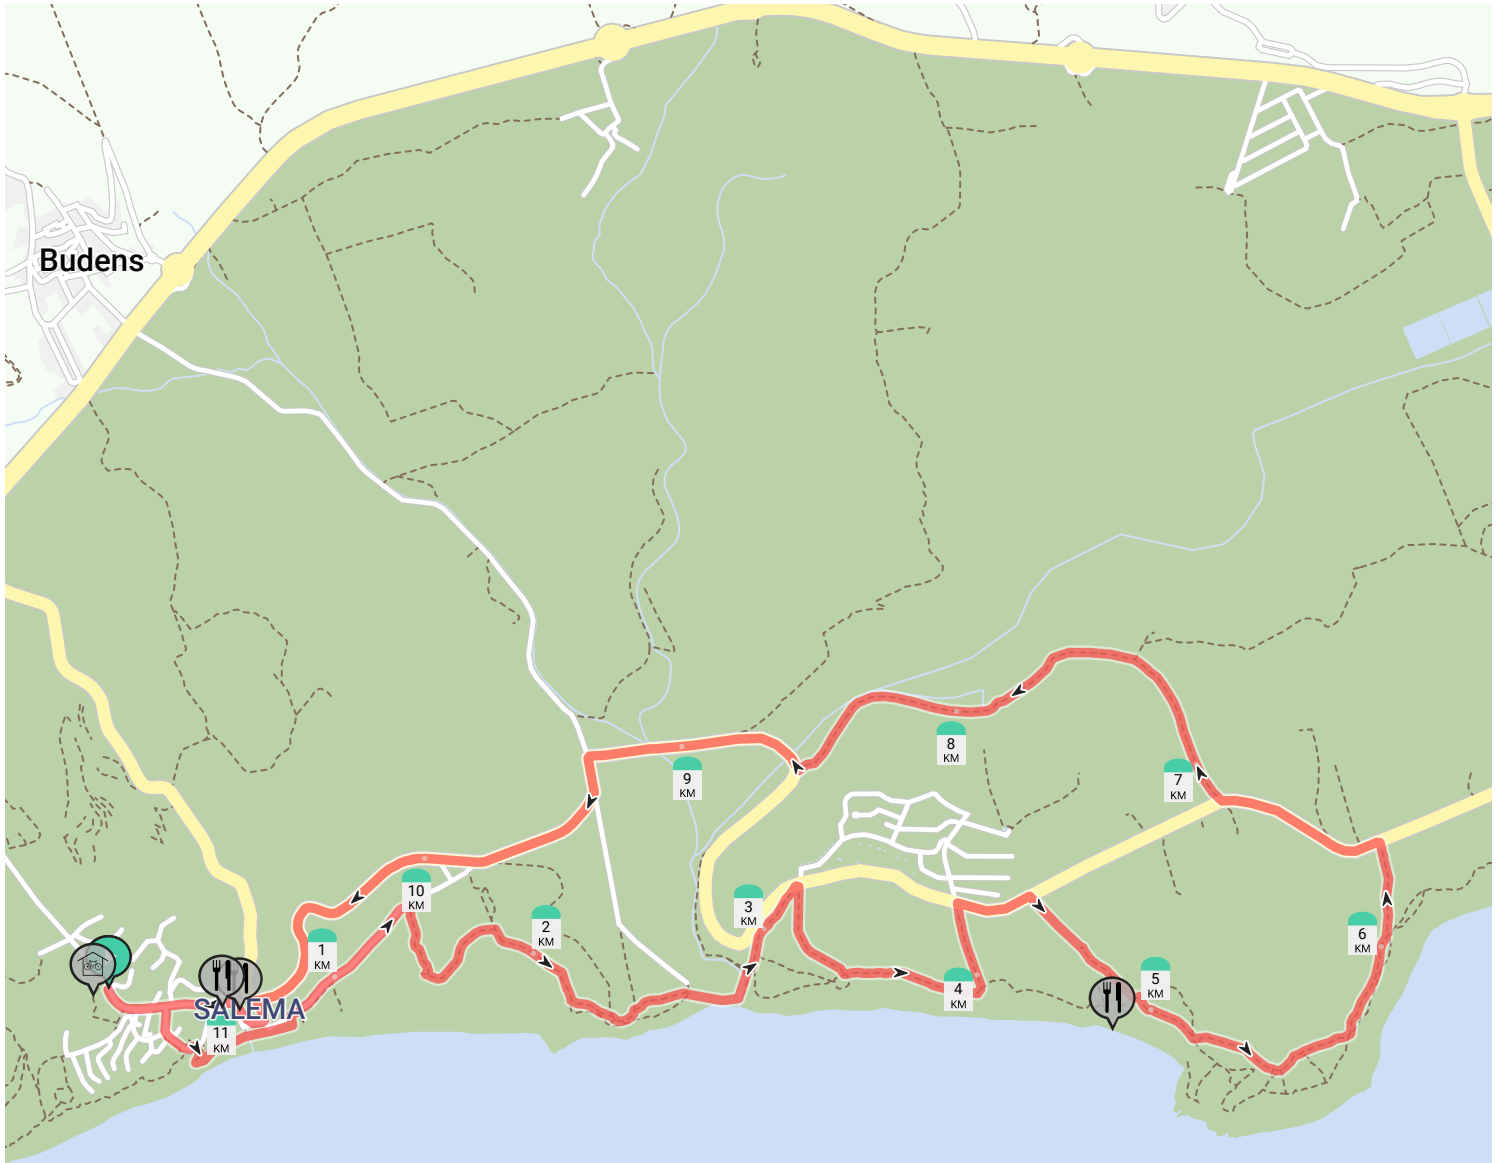

# Discover Almádena's Fort

View on mobile

By Musette.Bike

Length: 11.4 km

Ascent: 264 m

difficulty level: 7/10

Rua 28 de Janeiro, Vila do Bispo, Portugal

Rua 28 de Janeiro, Vila do Bispo, Portugal

powered by ROUTE YOU

300 m