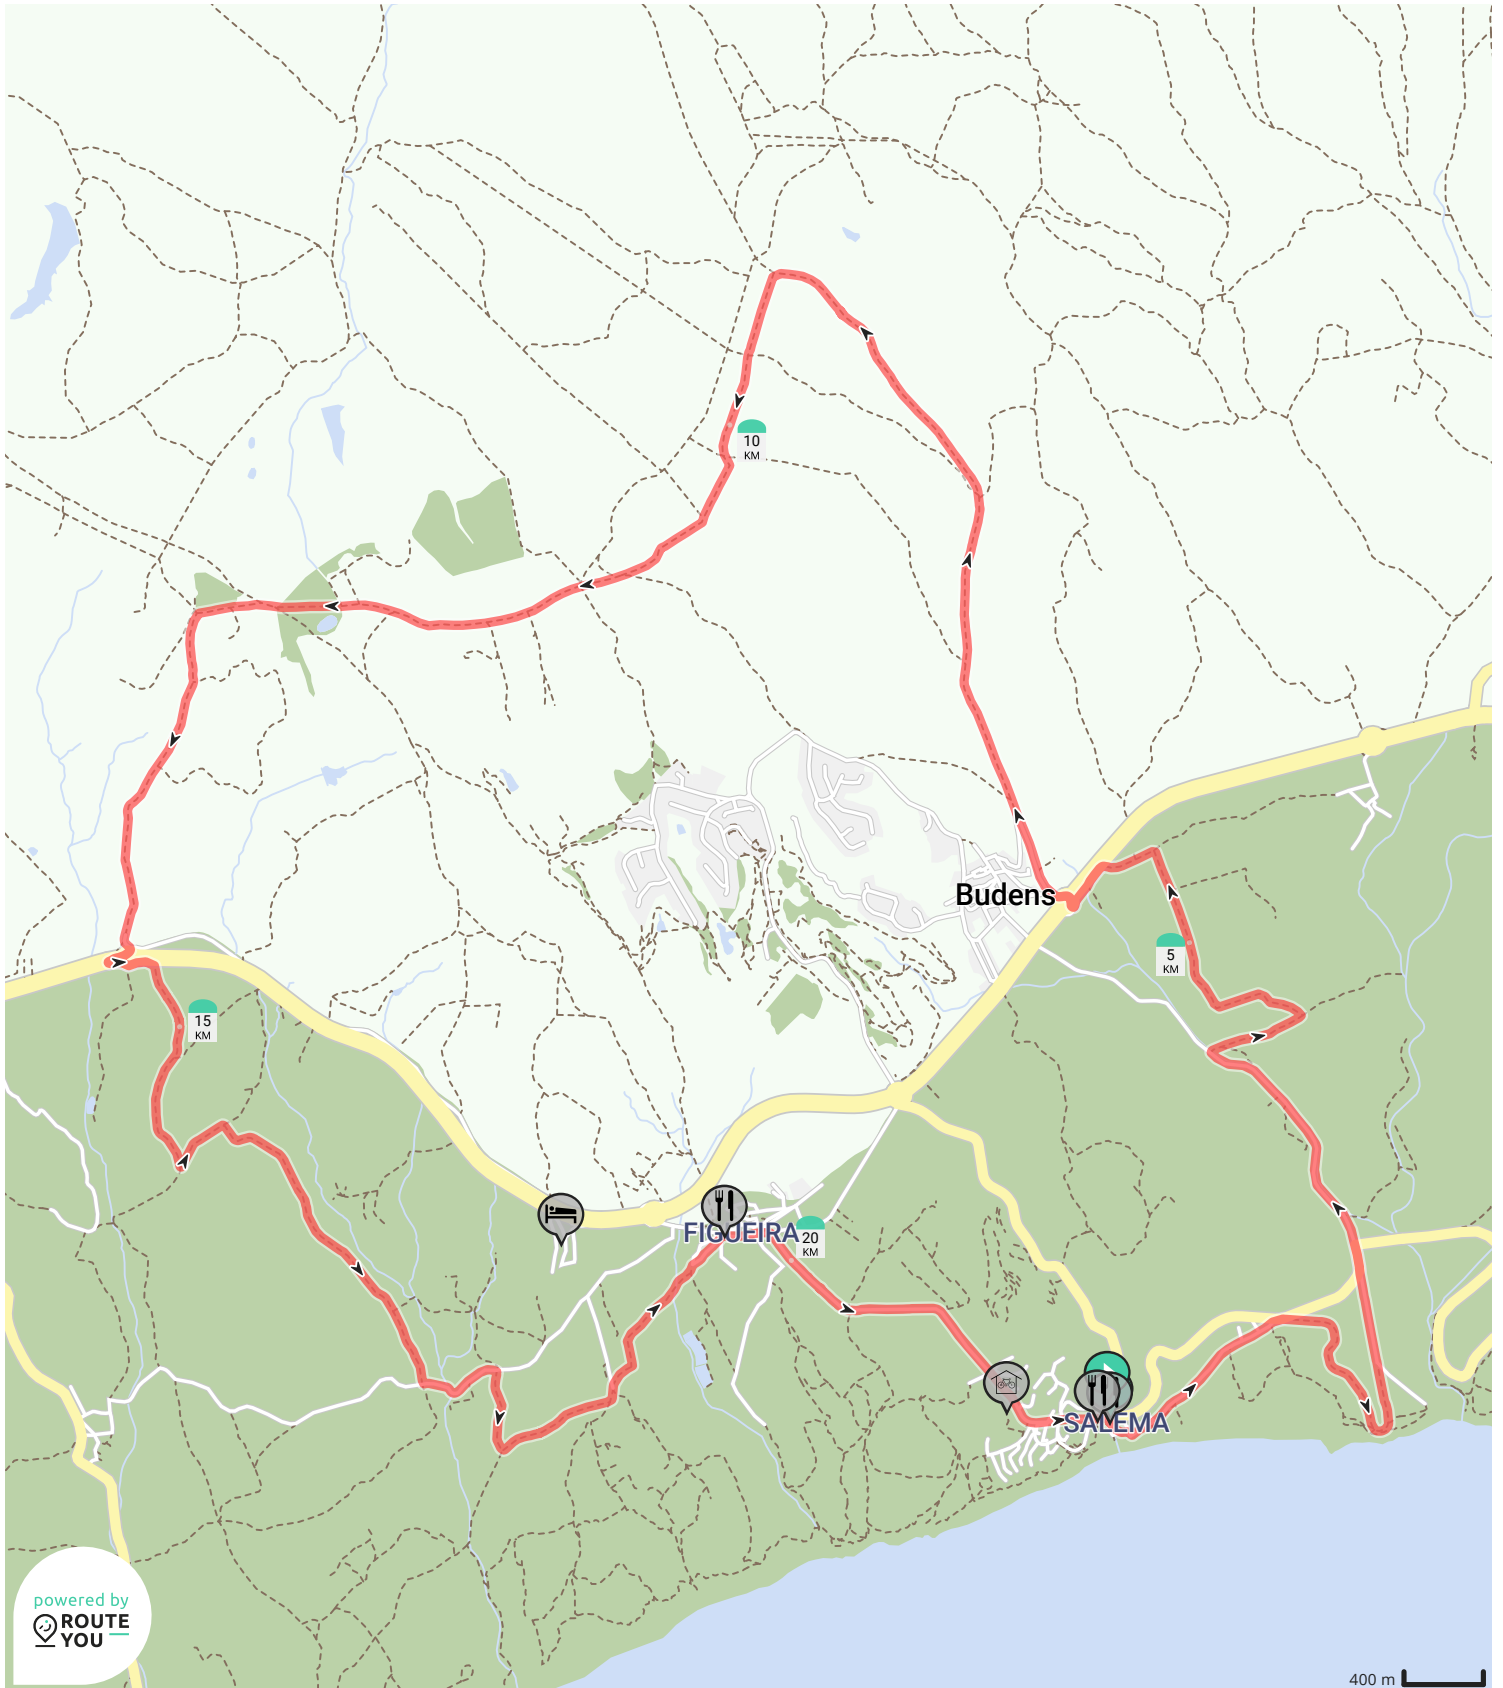

# Short MTB Tour

By Musette.Bike

- Length: 21.71 km
- Ascent: 284 m
- difficulty level: 6/10

- Rua 28 de Janeiro, Vila do Bispo, Portugal
- Rua 28 de Janeiro, Vila do Bispo, Portugal

View on mobile

powered by ROUTE YOU