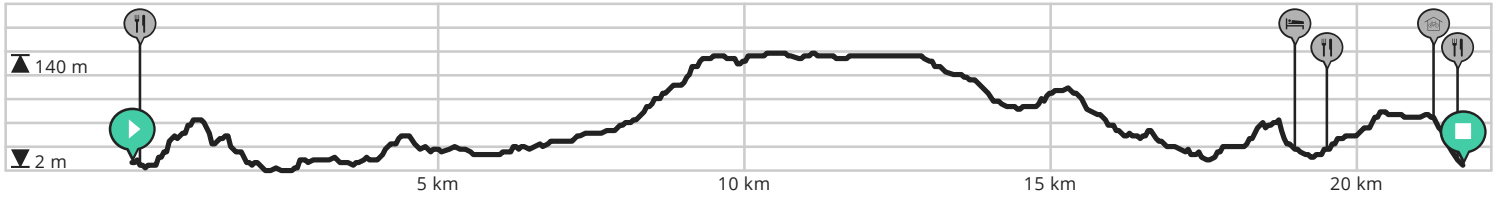

# Short MTB Tour

By Musette.Bike

- Length: 21.71 km
- Ascent: 284 m
- difficulty level: 6/10

- Rua 28 de Janeiro, Vila do Bispo, Portugal
- Rua 28 de Janeiro, Vila do Bispo, Portugal

View on mobile

powered by ROUTE YOU