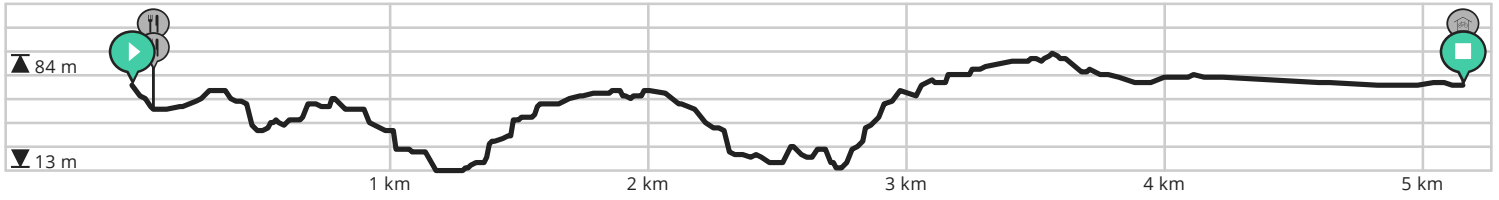

# Figueira Beach Hike

View on mobile

By Musette.Bike

Length: 5.15 km

Ascent: 118 m

difficulty level: 6/10

Rua 28 de Janeiro, Vila do Bispo, Portugal

Rua 28 de Janeiro, Vila do Bispo, Portugal

powered by ROUTE YOU

80 m