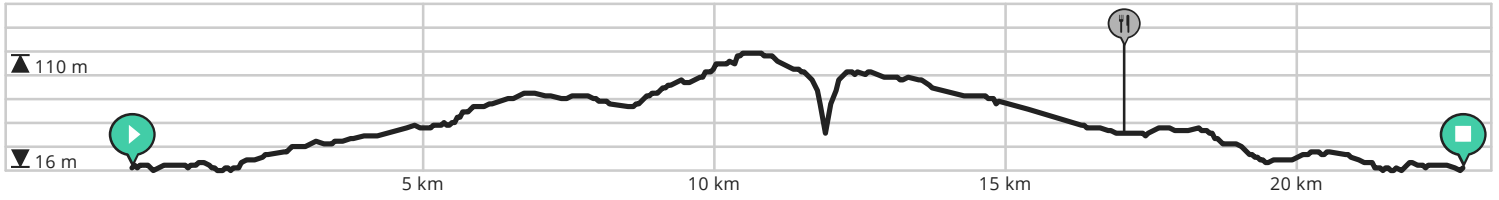

Punta Ruiva Tour

By Musette.Bike

- Length: 22.83 km
- Ascent: 171 m
- difficulty level: 4/10

View on mobile

powered by
 ROUTE
YOU