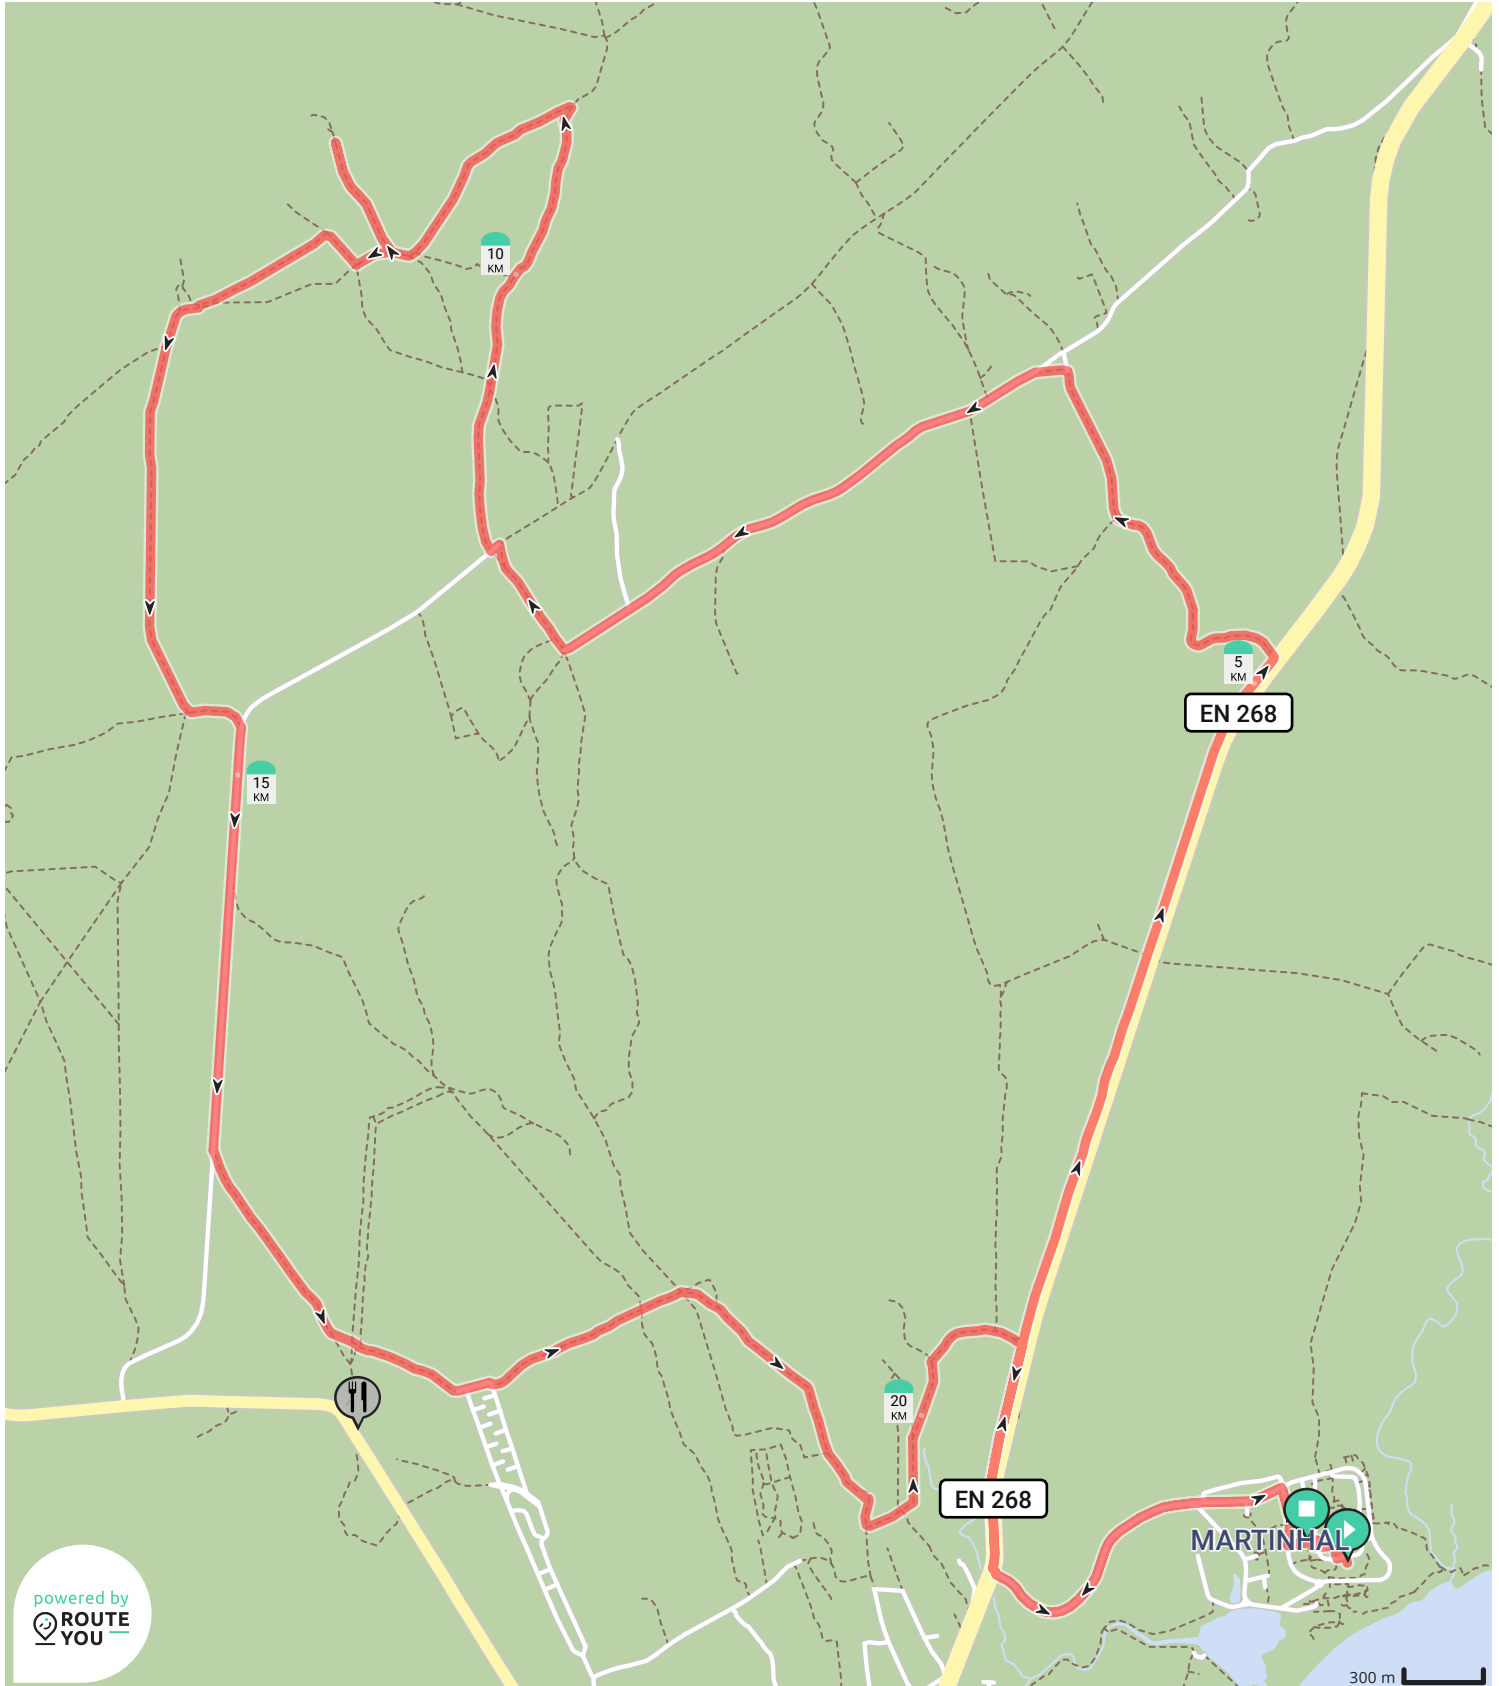

Punta Ruiva Tour

By Musette.Bike

- Length: 22.83 km
- Ascent: 171 m
- difficulty level: 4/10

View on mobile

powered by
 ROUTE
YOU