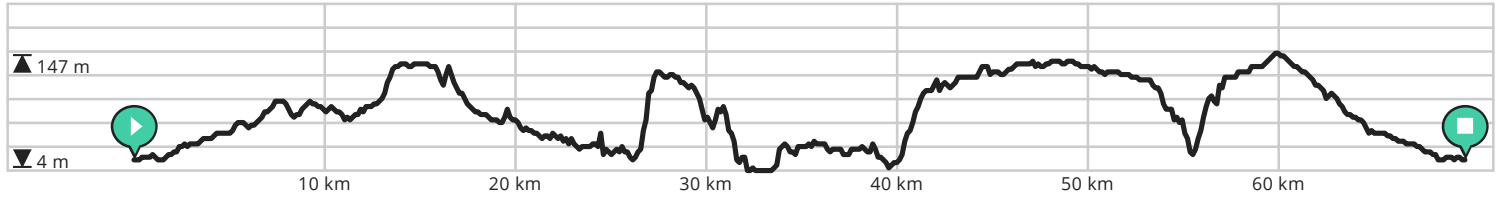

# Carrapateira MTB Tour

By Musette.Bike

- Length: 69.69 km
- Ascent: 647 m
- difficulty level: 8/10

View on mobile

powered by  
**ROUTE  
YOU**