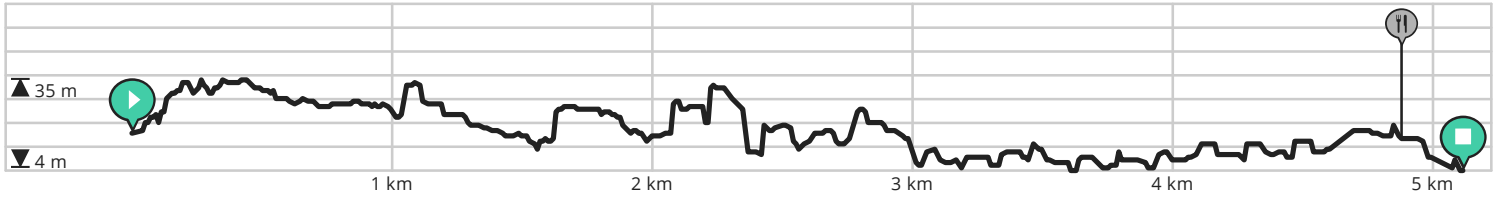

# Burgau-Luz Walking Track

View on mobile

By Musette.Bike

Length: 5.11 km

Ascent: 60 m

difficulty level: 6/10

Rua da Lota, Vila do Bispo, Portugal

Rua do Poço, Lagos, Portugal

powered by ROUTE YOU

300 m