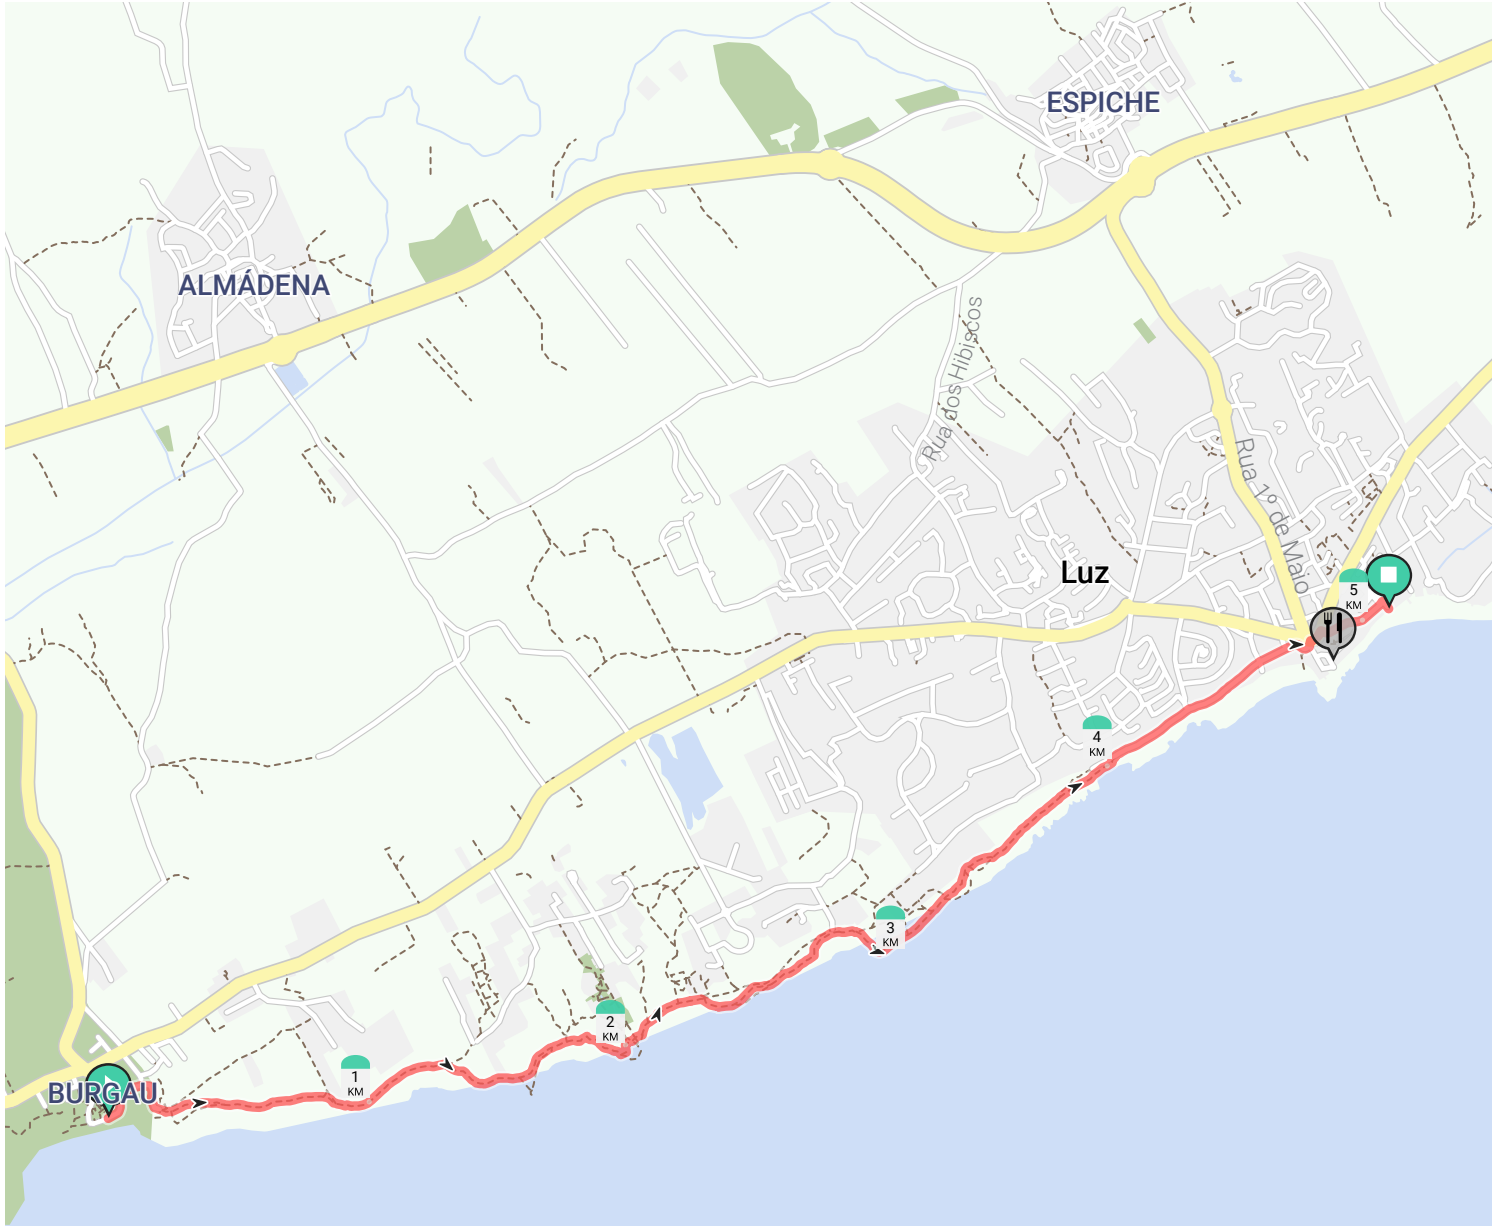

# Burgau-Luz Walking Track

View on mobile

By Musette.Bike

Length: 5.11 km

Ascent: 60 m

difficulty level: 6/10

Rua da Lota, Vila do Bispo, Portugal

Rua do Poço, Lagos, Portugal

powered by ROUTE YOU

300 m