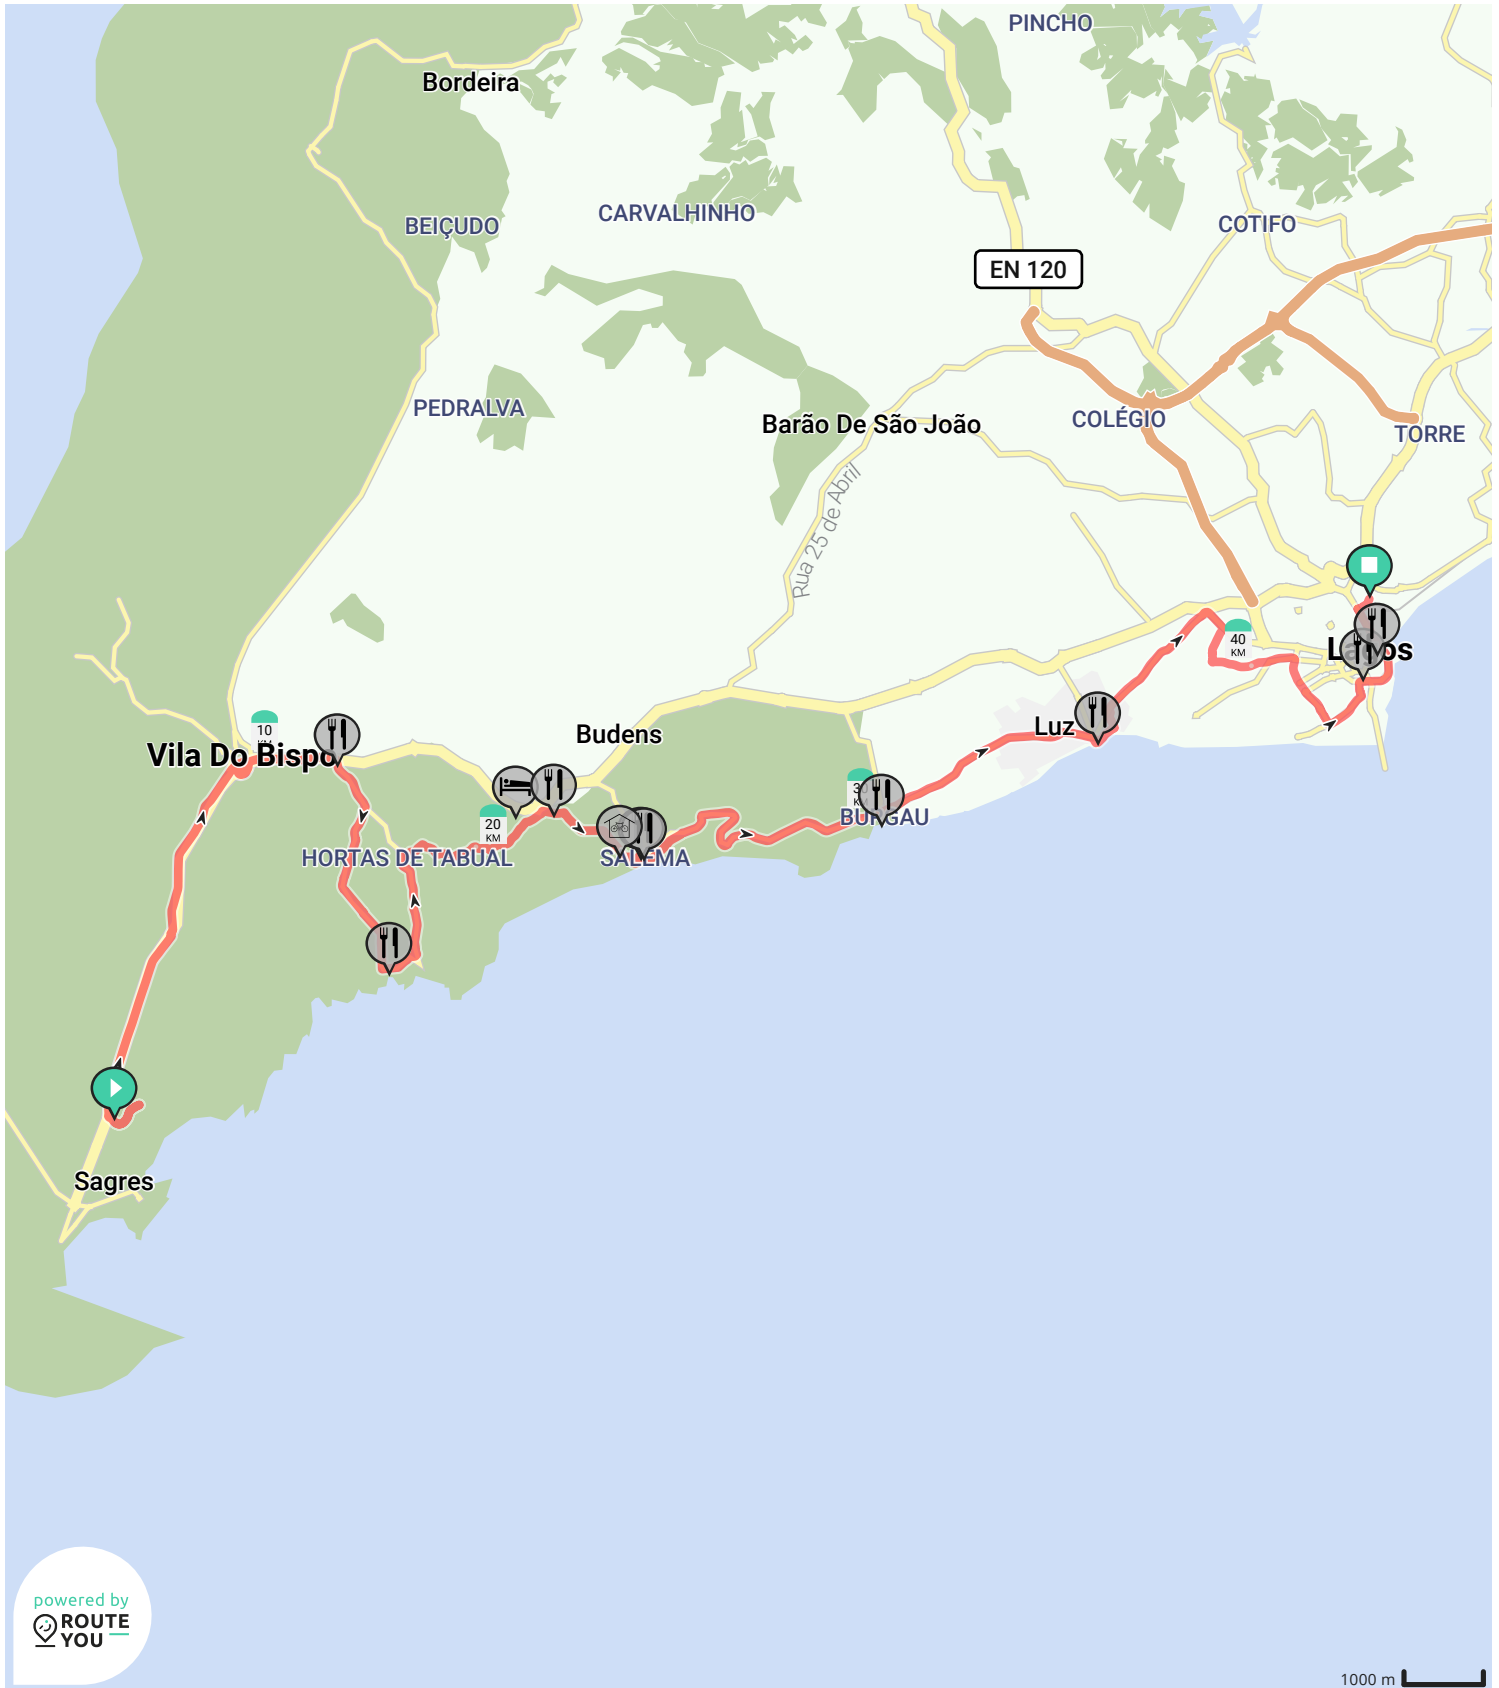

# Lagos By The South Coast

View on mobile

By Musette.Bike

- Length: 45.63 km
- Ascent: 555 m
- difficulty level: 5/10

- EN 268, Vila do Bispo, Portugal
- Rua Conde Lippe, Lagos, Portugal

powered by ROUTE YOU