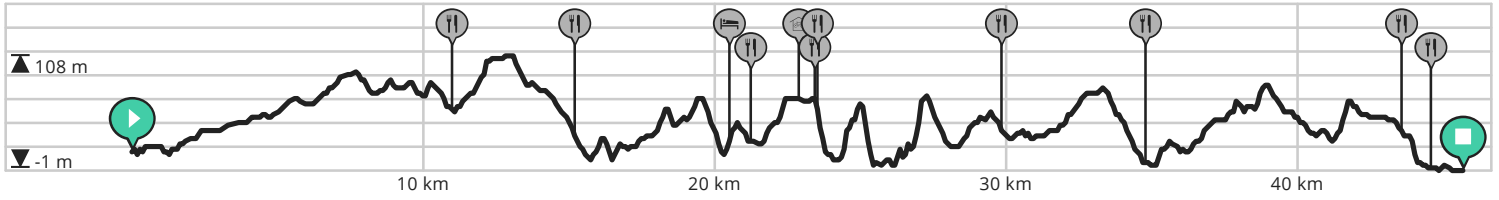

# Lagos By The South Coast

View on mobile

By Musette.Bike

- Length: 45.63 km
- Ascent: 555 m
- difficulty level: 5/10

- EN 268, Vila do Bispo, Portugal
- Rua Conde Lippe, Lagos, Portugal

powered by ROUTE YOU