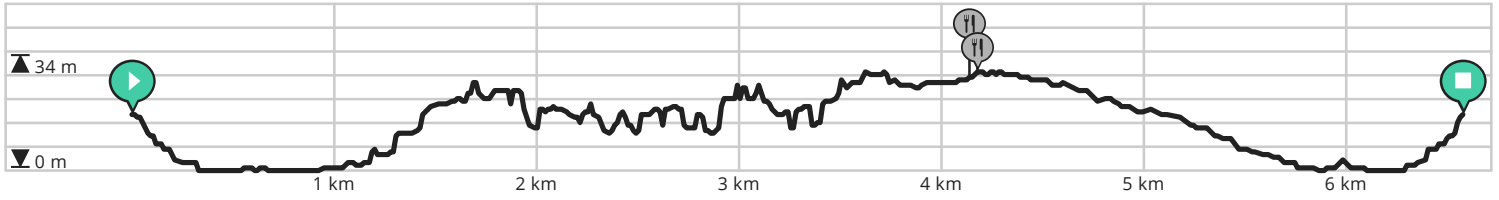

Harbour Walk

By Musette.Bike

- Length: 6.57 km
- Ascent: 97 m
- difficulty level: 6/10

- EN 268, Vila do Bispo, Portugal
- EN 268, Vila do Bispo, Portugal

View on mobile

powered by
**ROUTE
YOU**