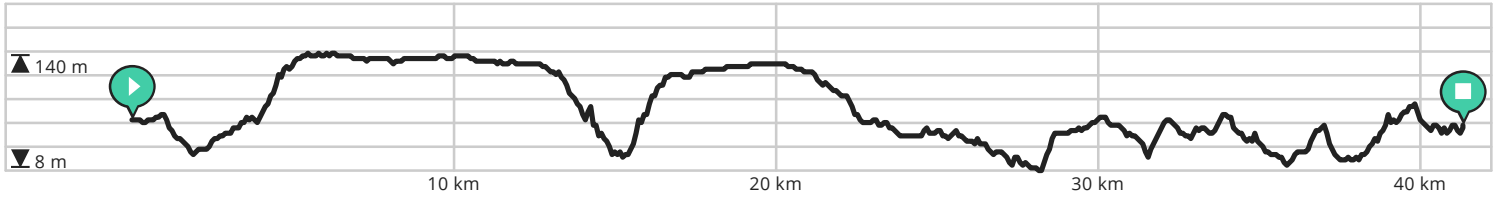

MTB Musette, Barriga, Baranco

View on mobile

By Musette.Bike

- Length: 41.28 km
- Ascent: 392 m
- difficulty level: 7/10

- Rua 28 de Janeiro, Vila do Bispo, Portugal
- Rua 28 de Janeiro, Vila do Bispo, Portugal