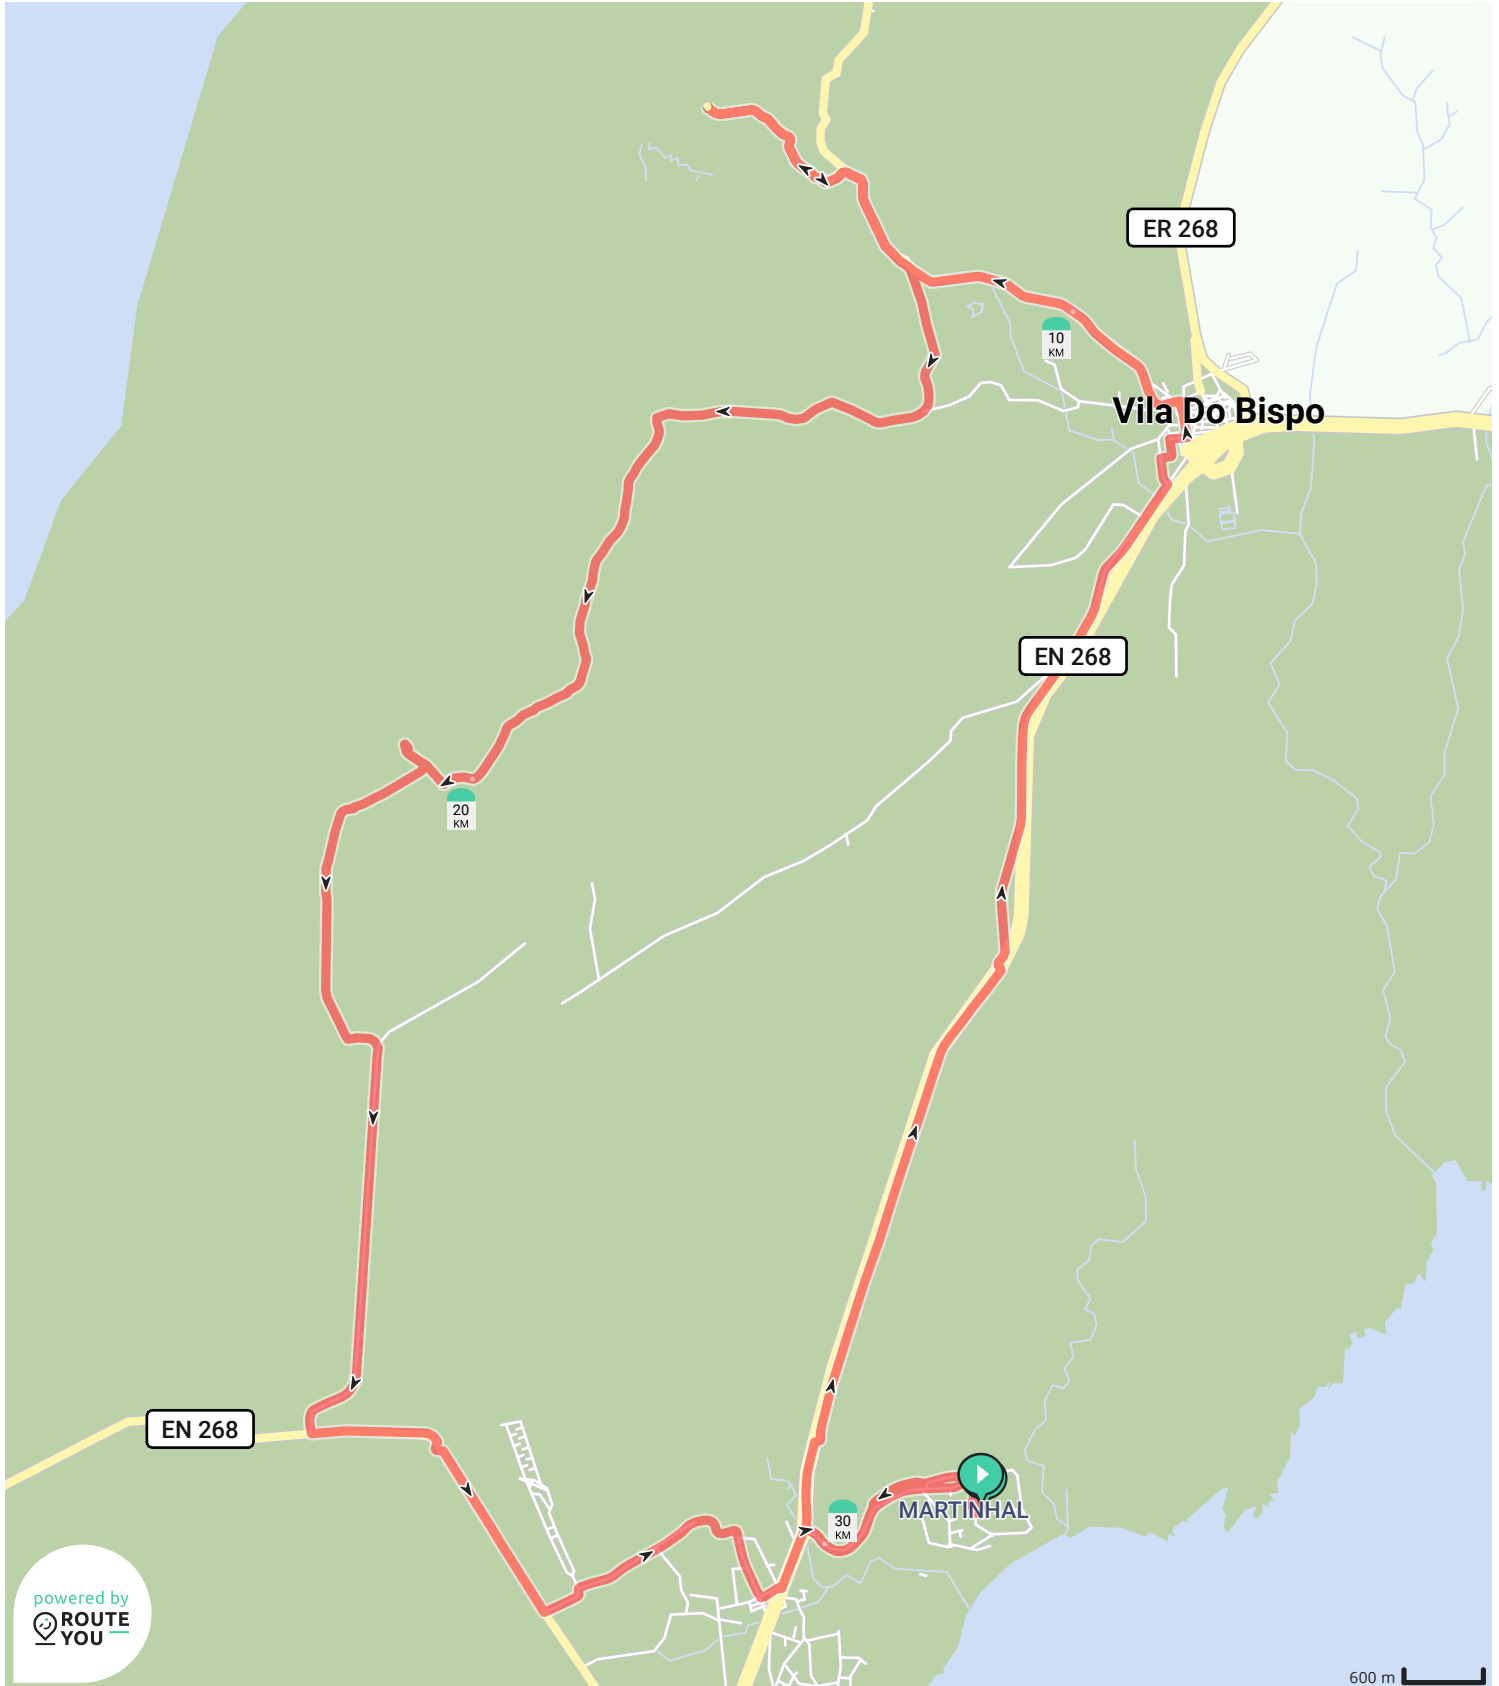

Castelejo hybrid/E-bike tour

By Musette.Bike

- Length: 31.3 km
- Ascent: 251 m
- difficulty level: 6/10

View on mobile

powered by
**ROUTE
YOU**