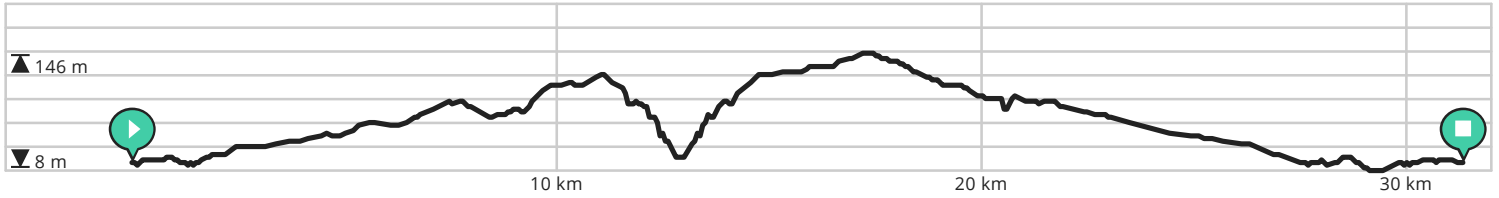

Castelejo hybrid/E-bike tour

By Musette.Bike

- Length: 31.3 km
- Ascent: 251 m
- difficulty level: 6/10

View on mobile

powered by
**ROUTE
YOU**