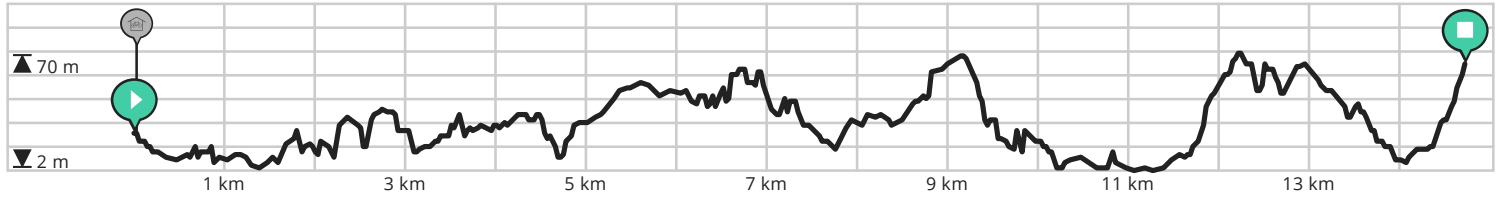

Single Track Beach Ride

By Musette.Bike

- Length: 14.71 km
- Ascent: 258 m
- difficulty level: 5/10

- Ponta da Gaivota, Lagos, Portugal
- Rua 28 de Janeiro, Vila do Bispo, Portugal

View on mobile

powered by ROUTE YOU

600 m