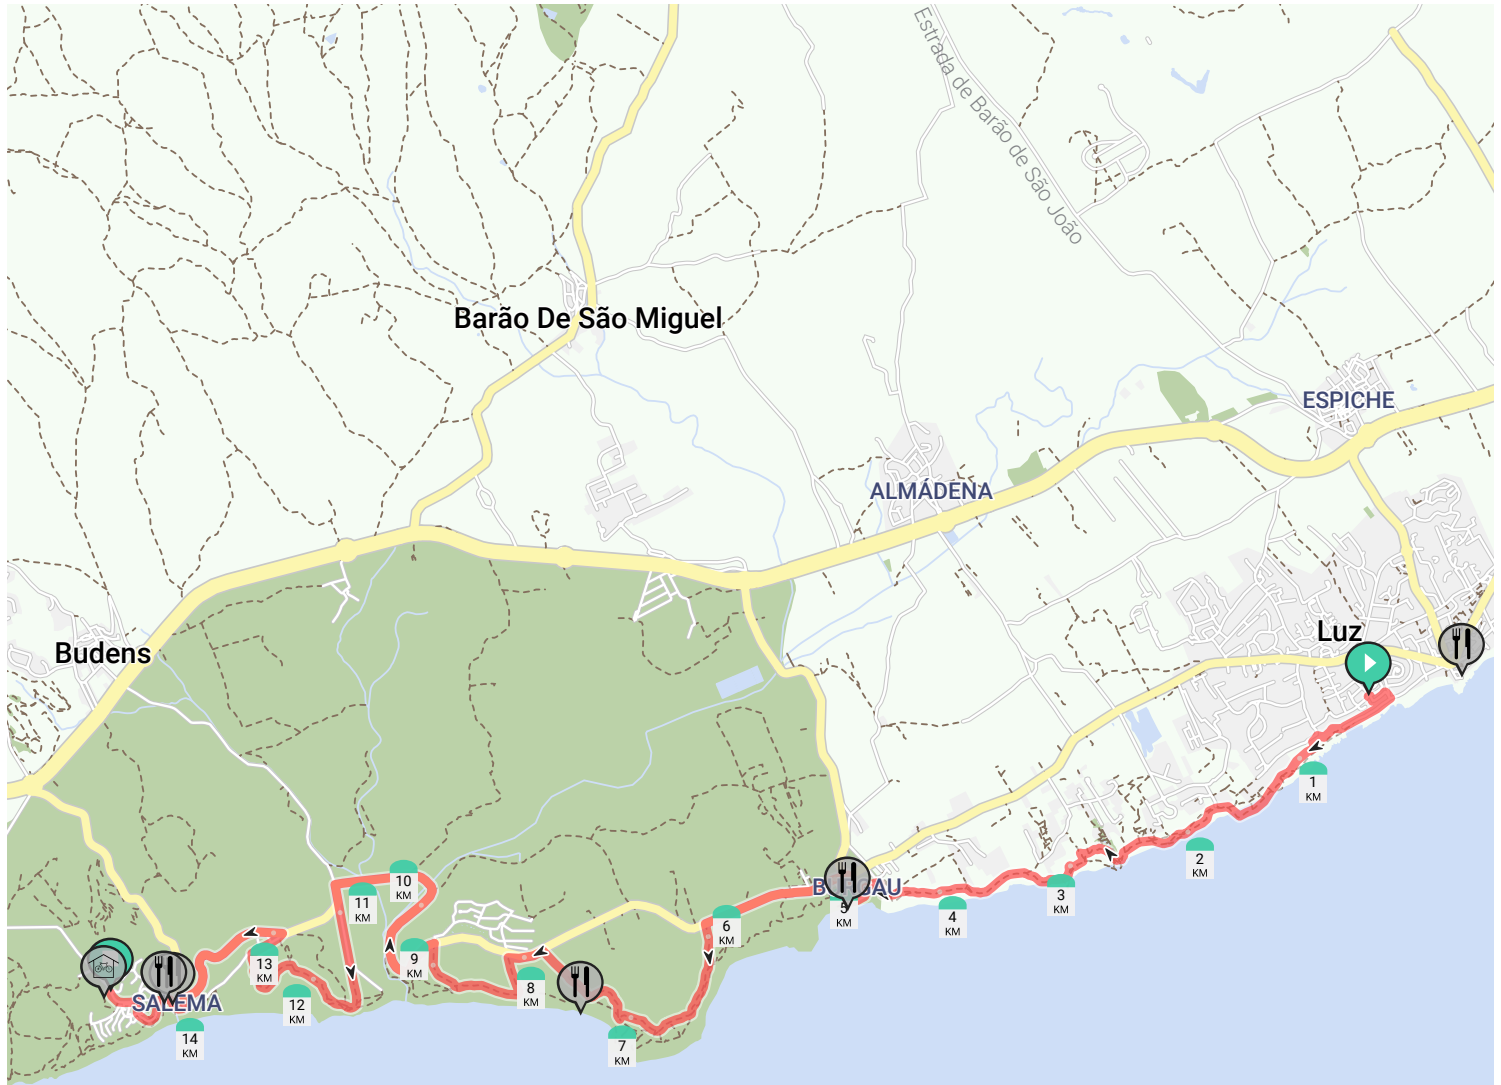

Single Track Beach Ride

By Musette.Bike

- Length: 14.71 km
- Ascent: 258 m
- difficulty level: 5/10

- Ponta da Gaivota, Lagos, Portugal
- Rua 28 de Janeiro, Vila do Bispo, Portugal

View on mobile

powered by ROUTE YOU

600 m