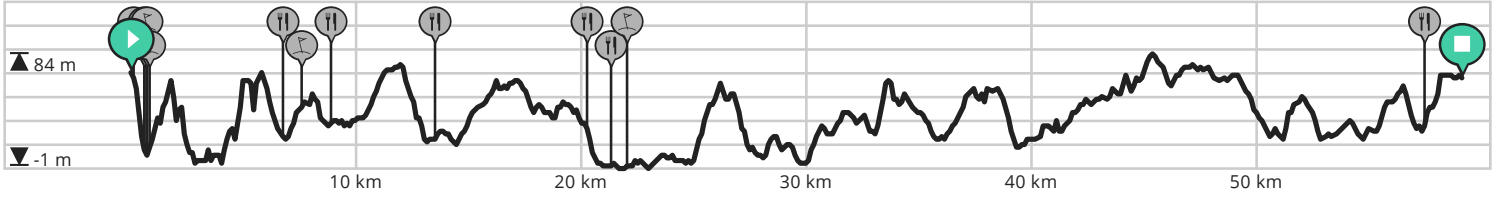

Lagos Roadbike Spin

View on mobile

By Musette.Bike

- Length: 59.06 km
- Ascent: 634 m
- difficulty level: 6/10

- Rua 28 de Janeiro, Vila do Bispo, Portugal
- Rua 28 de Janeiro, Vila do Bispo, Portugal

powered by ROUTE YOU

1000 m