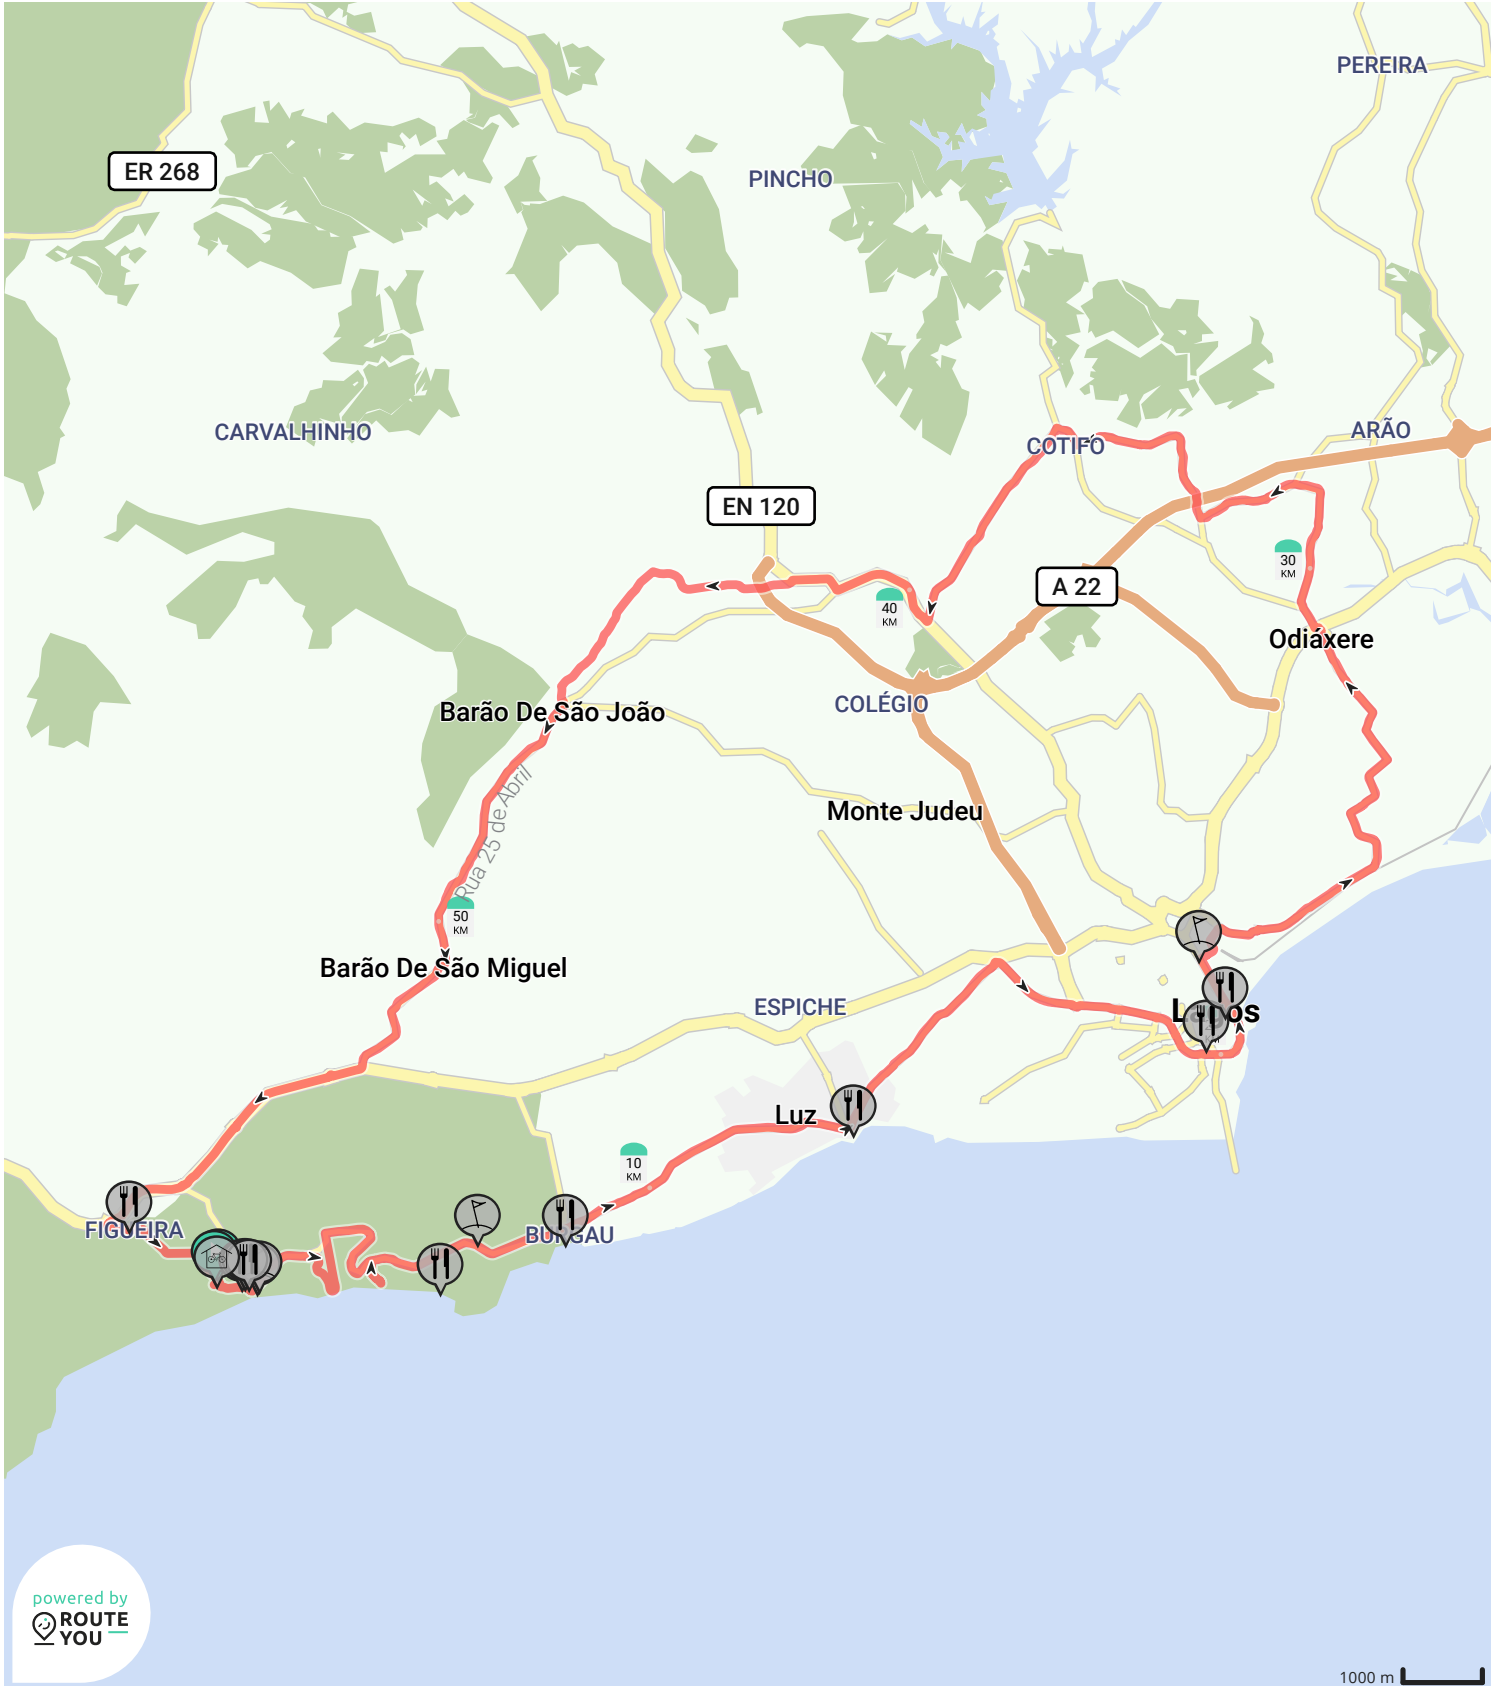

Lagos Roadbike Spin

View on mobile

By Musette.Bike

- Length: 59.06 km
- Ascent: 634 m
- difficulty level: 6/10

- Rua 28 de Janeiro, Vila do Bispo, Portugal
- Rua 28 de Janeiro, Vila do Bispo, Portugal

powered by ROUTE YOU

1000 m