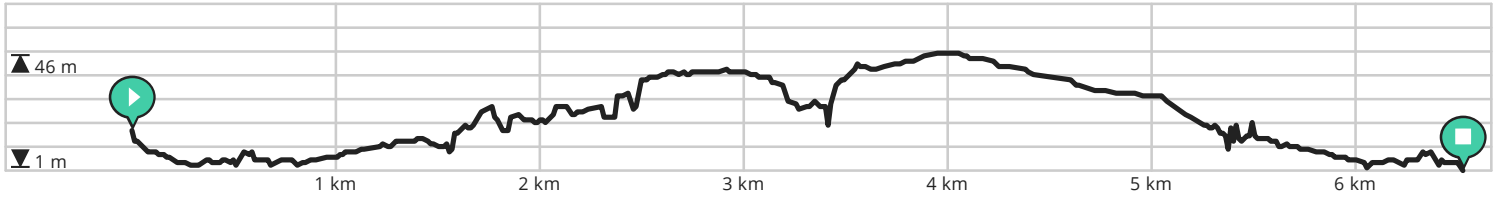

# Beautiful walk on the cliffs w ocean view

View on mobile

By Musette.Bike

Length: 6.52 km

Ascent: 54 m

difficulty level: 3/10

EN 268, Vila do Bispo, Portugal

EN 268, Vila do Bispo, Portugal