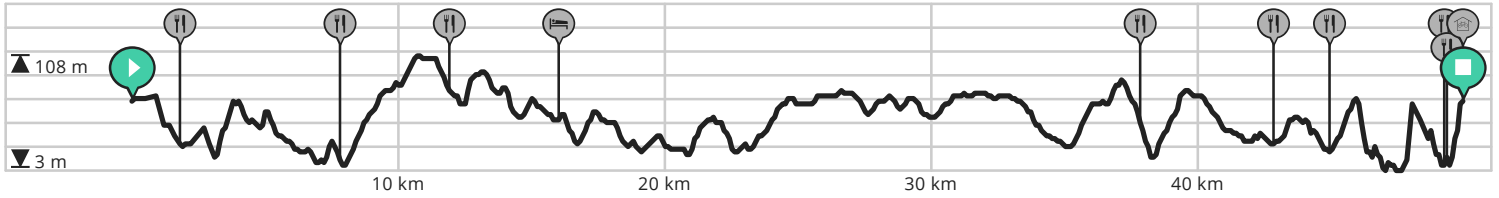

Musette Road Bike Tour

View on mobile

By Musette.Bike

Length: 49.9 km

Ascent: 573 m

difficulty level: 6/10

Rua 28 de Janeiro, Vila do Bispo, Portugal

Rua 28 de Janeiro, Vila do Bispo, Portugal